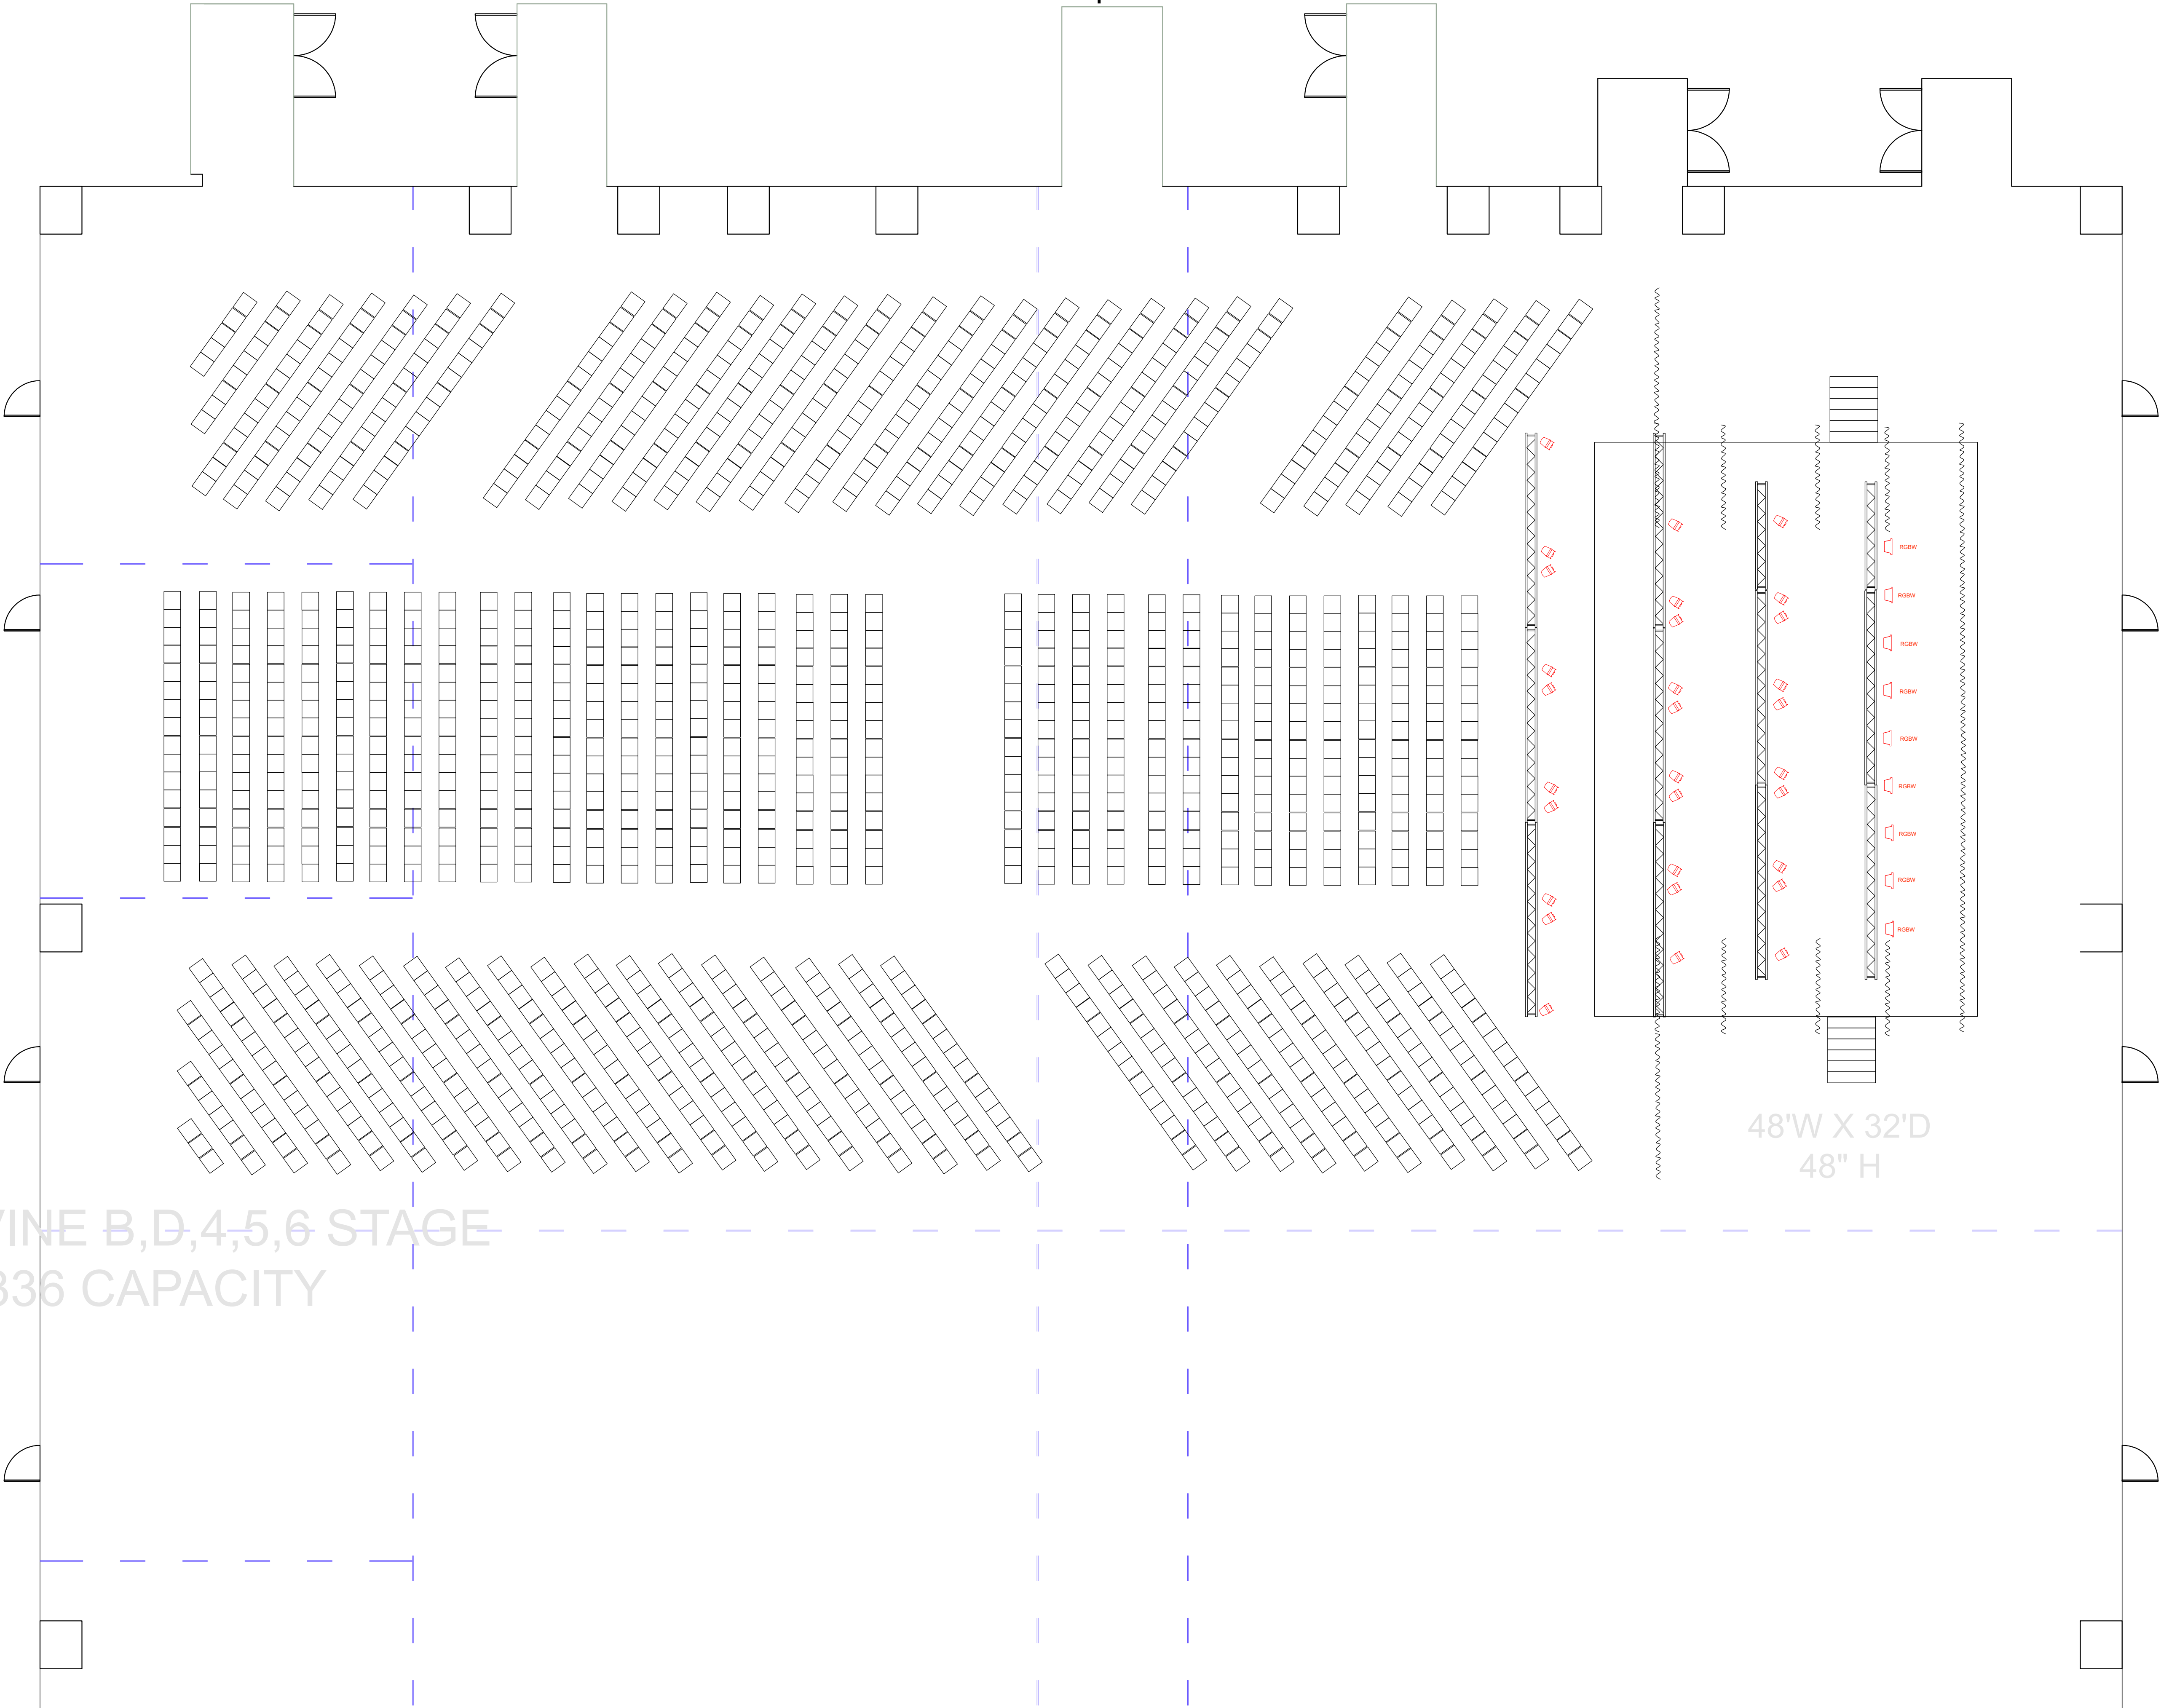

Gaylord Texan - Grapevine Ballroom

roll up door

GRAPEVINE B,D,4,5,6 STAGE
1336 CAPACITY

48"W X 32"D
48" H